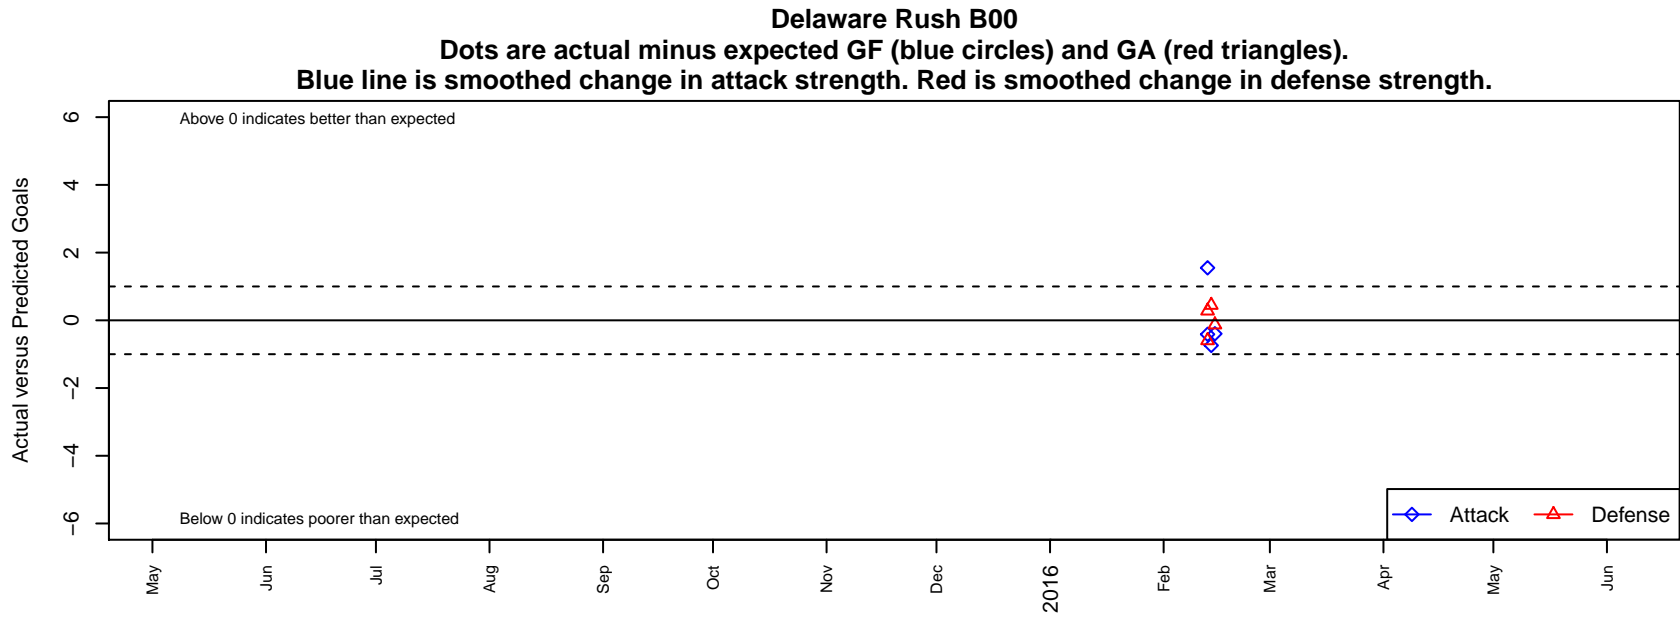

Delaware Rush B00

, DE
B00 total strength=1517
attack=5.78 defense=24.88

alt names used:
DELAWARE RUSH DE RUSH 00 BOYS (DE)

Venues played:
2015 PDT Phoenix Showcase – Red U15

| date | home | | away | | venue | pred.home | pred.away |
|-------------|--------------------------------|---|--------------------------|---|-------------------------------------|------------------|------------------|
| 2016-02-15 | Delaware Rush B00 | 0 | Valparaiso United B00 | 1 | 2015 PDT Phoenix Showcase – Red U15 | 0.40 | 0.87 |
| 2016-02-14 | Delaware Rush B00 | 0 | CCV Stars Black B00 | 0 | 2015 PDT Phoenix Showcase – Red U15 | 0.74 | 0.45 |
| 2016-02-13 | South Lakes Cosmos 01 Blue B00 | 1 | Delaware Rush B00 | 3 | 2015 PDT Phoenix Showcase – Red U15 | 0.40 | 1.45 |
| 2016-02-13 | Delaware Rush B00 | 1 | Rush Soccer SPI Blue B00 | 0 | 2015 PDT Phoenix Showcase – Red U15 | 1.41 | 0.28 |